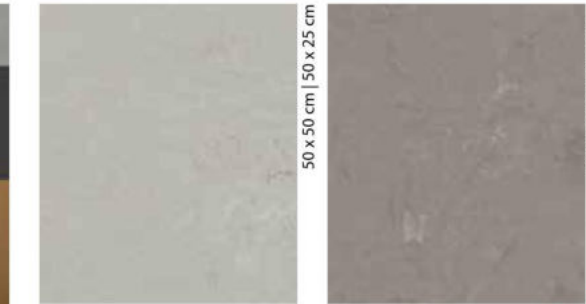

t3717 | Neptune | sh   t3702 | liquid clay | sh