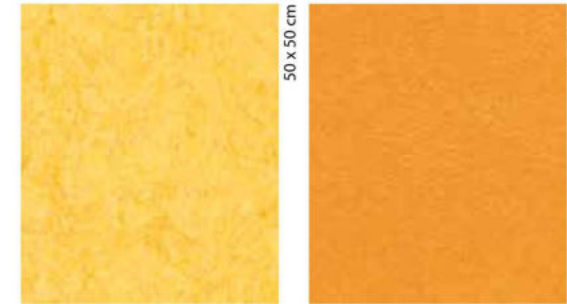

t3251 | lemon zest | c   t3354 | pumpkin yellow | c