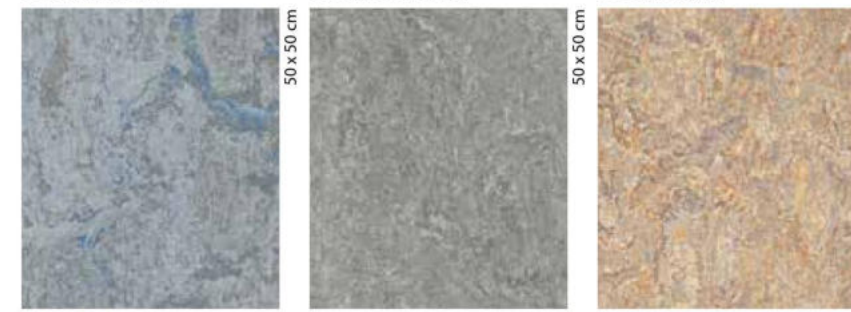

t3053 | dove blue | m   t3146 | serene grey | m   t3407 | donkey island | m