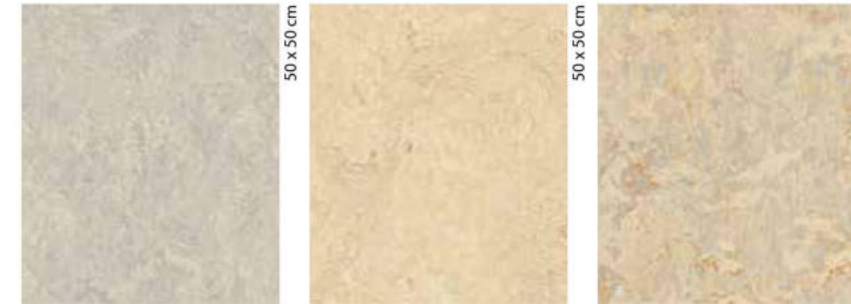

t3136 | concrete | m   t2713 | calico | m   t3120 | rosato | m