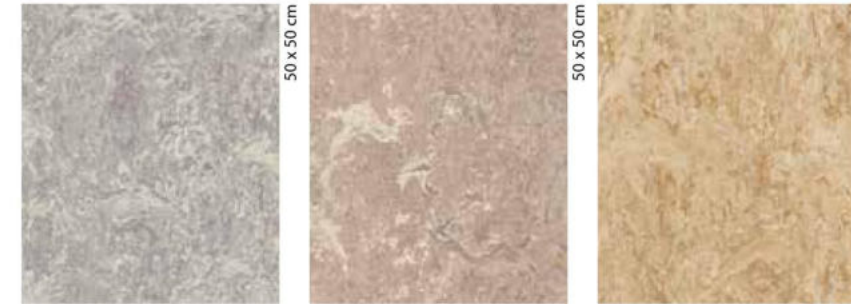

t3216 | moraine | m   t3232 | horse roan | m   t2707 | barley | m