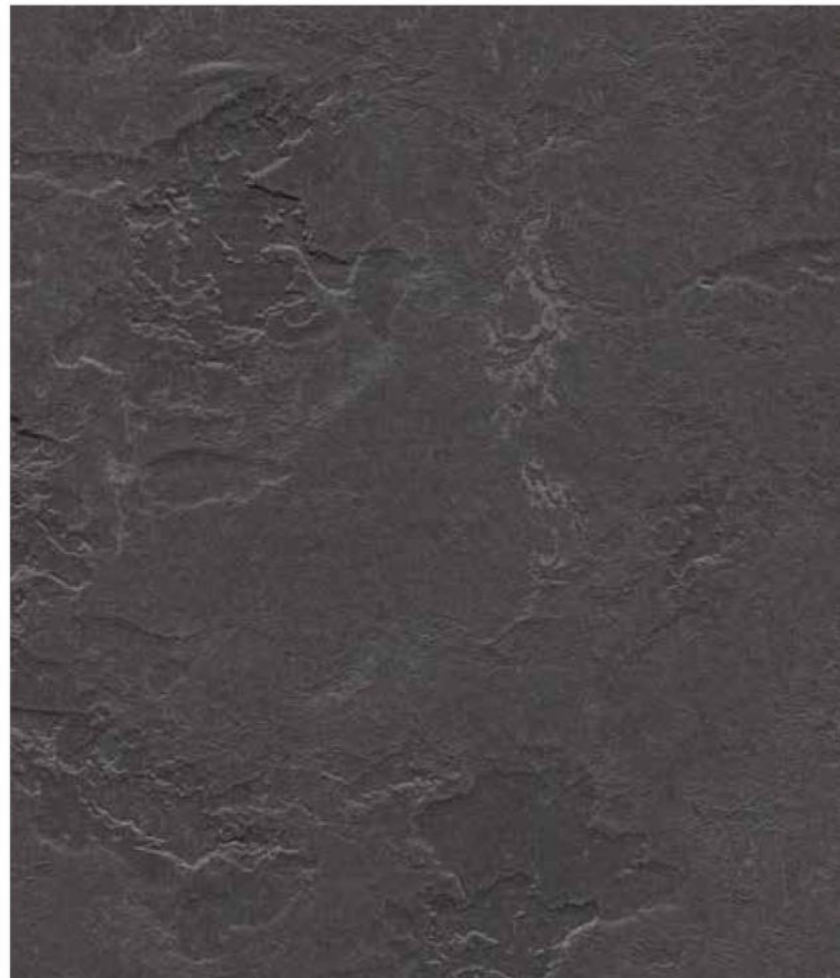

te3725 | Welsh slate | s