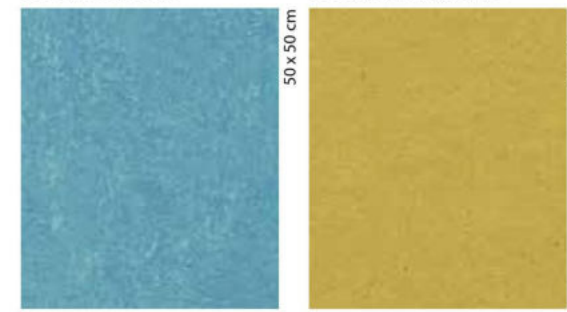

t3238 | laguna | c   t3362 | yellow moss | c