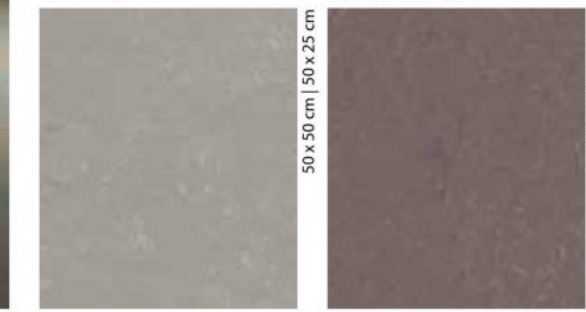

t3718 | Pluto | sh   t3568 | delta lace | sh