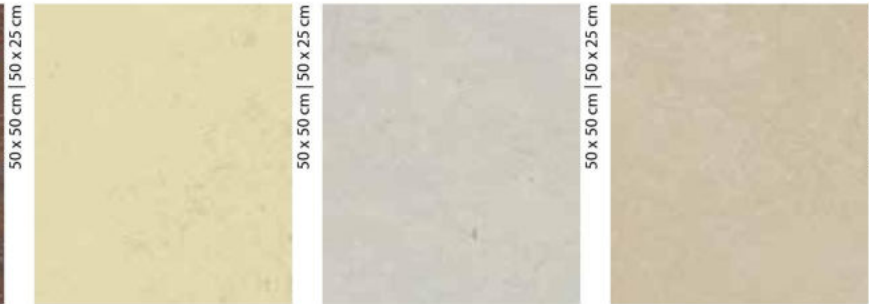

te5231 | Cliffs of Moher | te

te3573 | trace of nature | te

l = lines te = textura s = slate sh = shade m = marble c = colour

te3747 | Lakeland shale | s te3745 | Cornish grey | s te3746 | Newfoundland slate | s