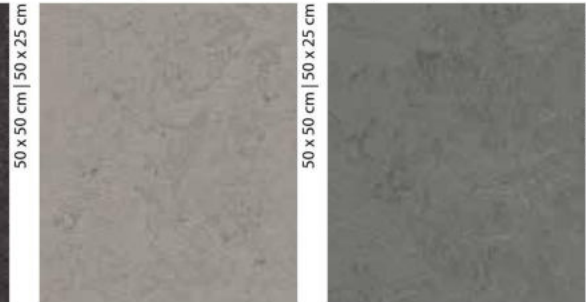

t3704 | satellite | sh   t3745 | Cornish grey | sh